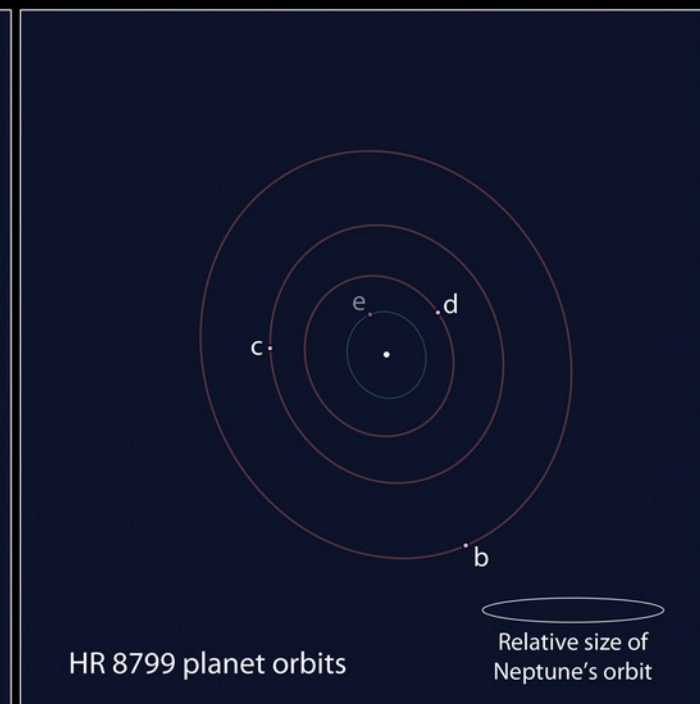

Direct imaging

Block out as much starlight (sunlight) as possible:
“coronagraph”

Direct imaging

Exoplanet HR 8799 System

Block out as much starlight (sunlight) as possible:
“coronagraph”

Direct imaging

Can also image planets and disk

Direct imaging

HR 8799 planets moving over 7 years