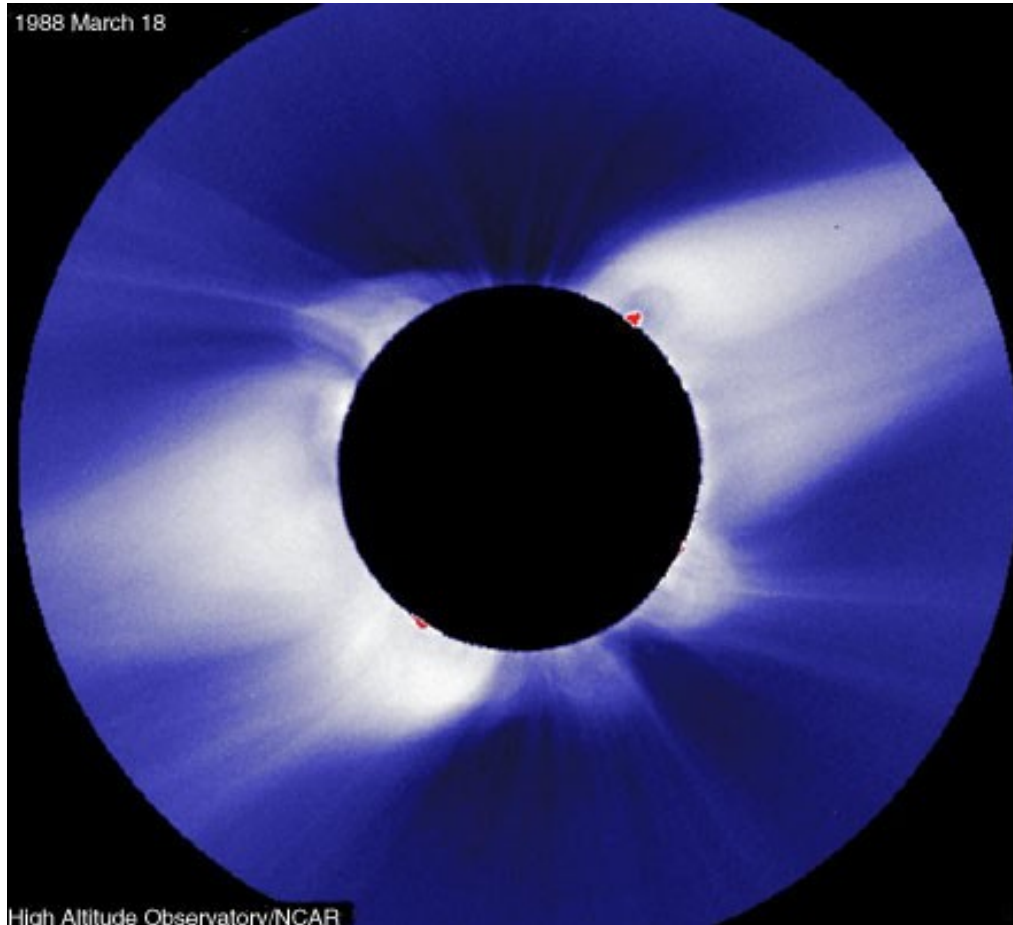

Direct imaging

Block out as much starlight (sunlight) as possible:
“coronagraph”

Direct imaging

Exoplanet HR 8799 System

Block out as much starlight (sunlight) as possible:
“coronagraph”

Direct imaging

Can also image planets and disk

Direct imaging

HR 8799 planets moving over 7 years