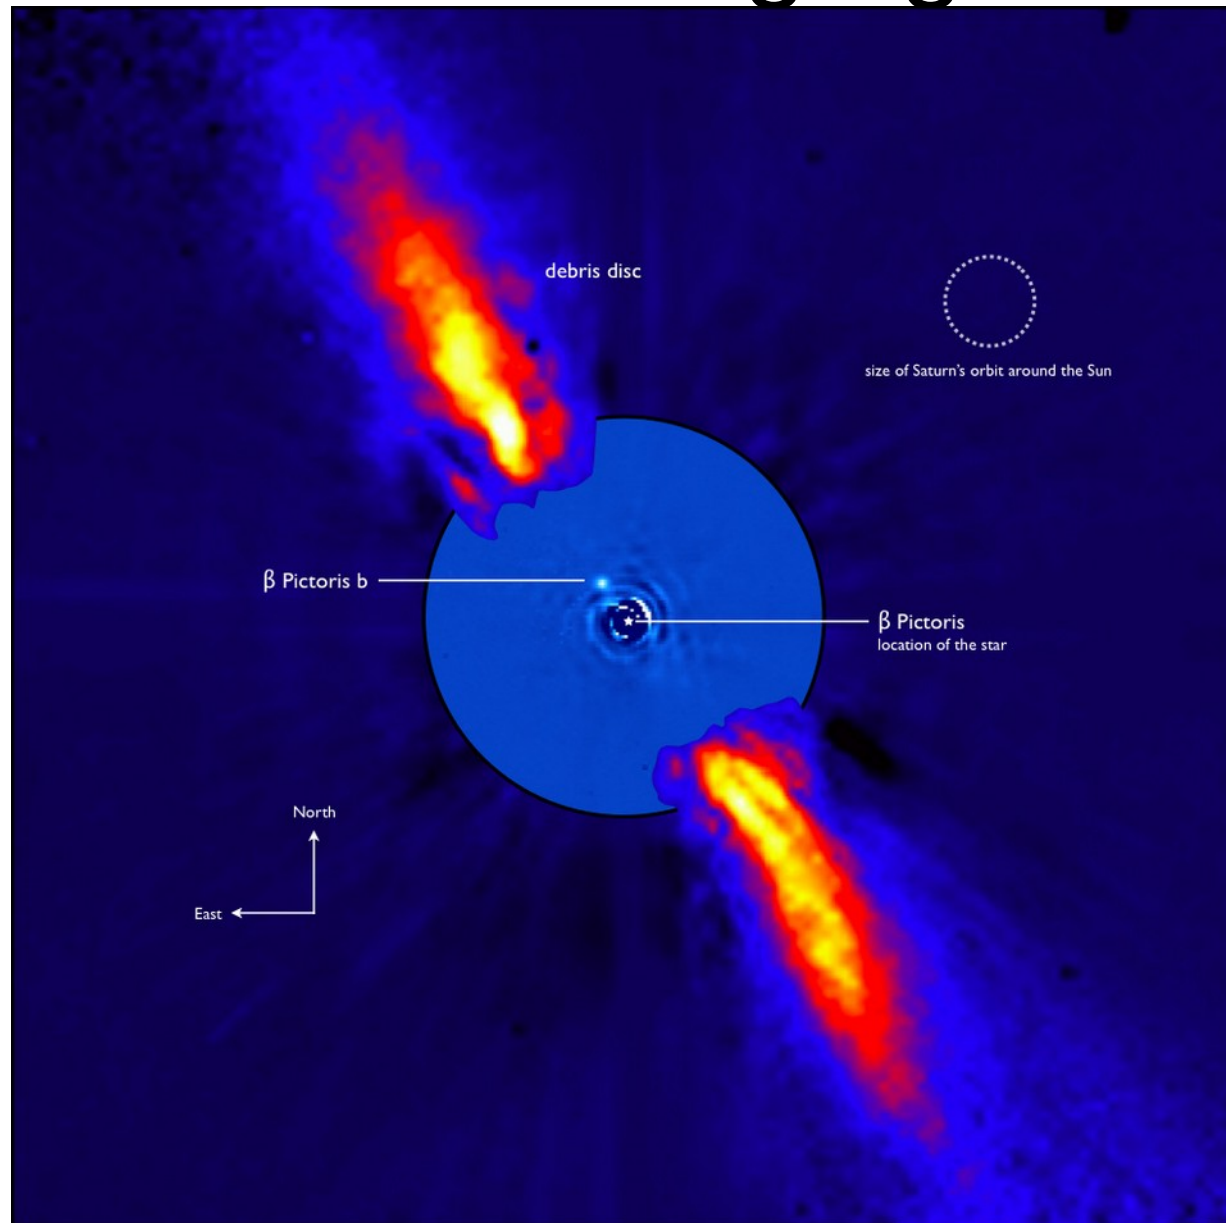

Direct imaging

Block out as much starlight (sunlight) as possible:
“coronagraph”

Direct imaging

Exoplanet HR 8799 System

Block out as much starlight (sunlight) as possible:
“coronagraph”

Direct imaging

Can also image planets and disk

Direct imaging

HR 8799 planets moving over 7 years